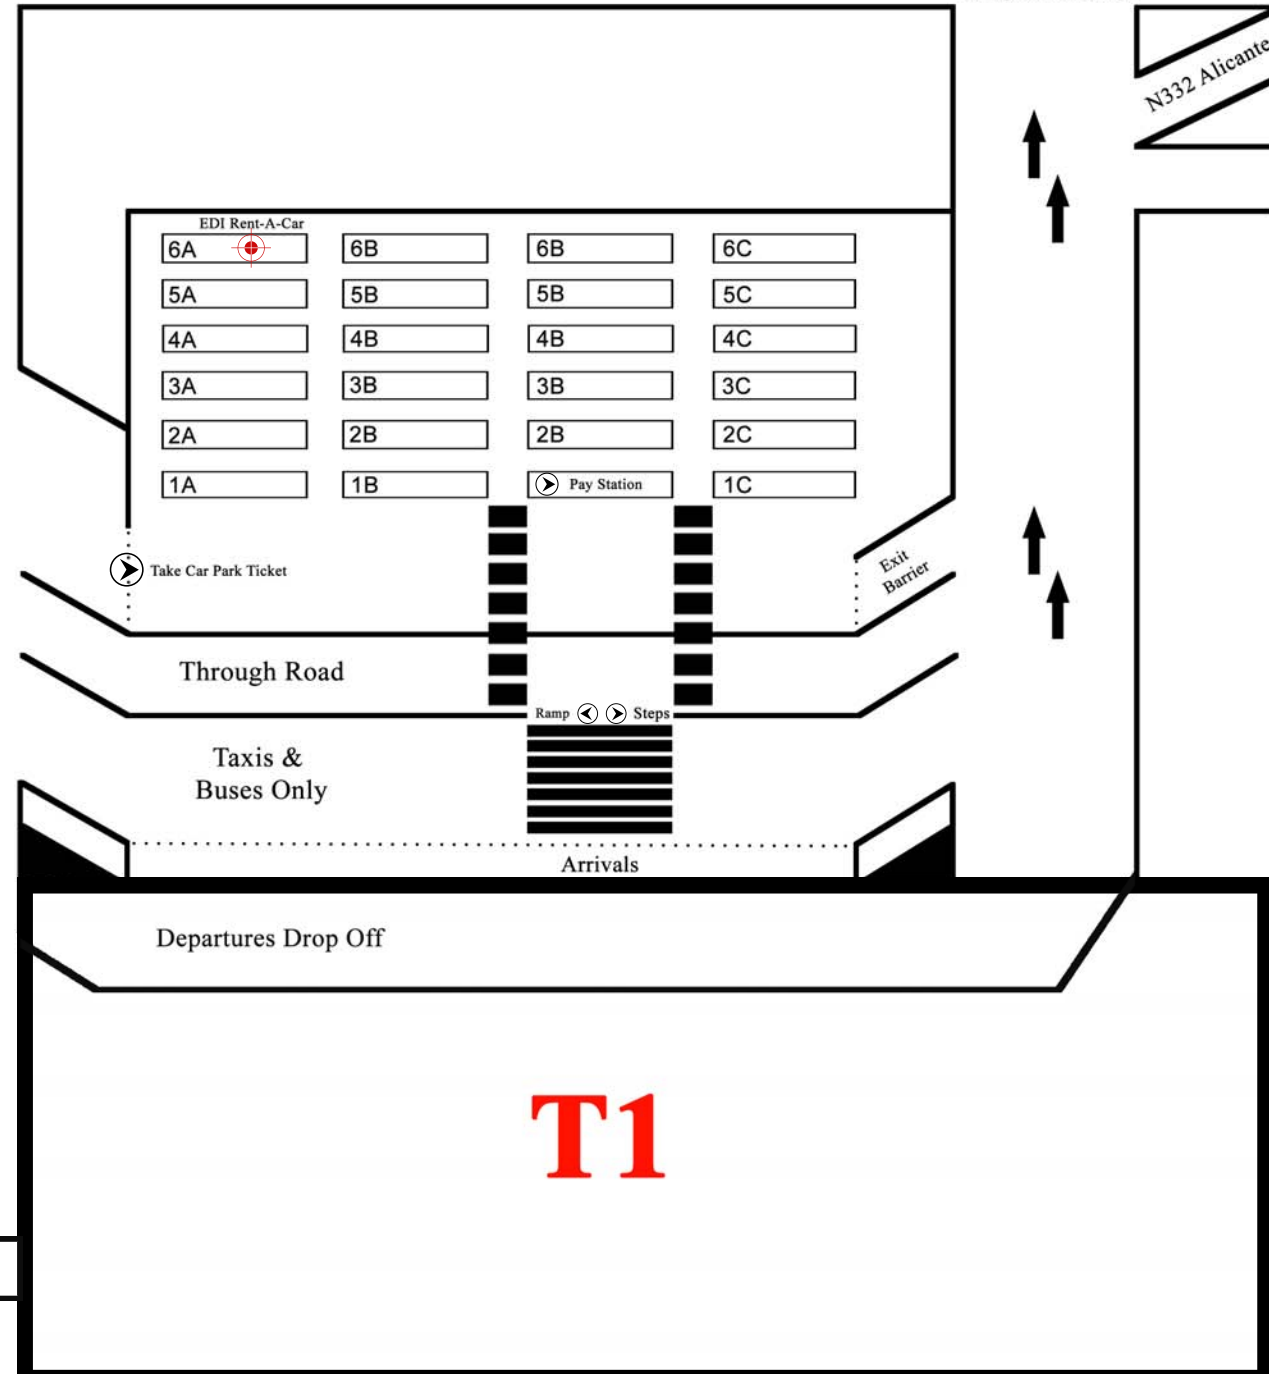

A7
Alicante/Valencia
A37
Cartegena/Torrevieja

N332 Alicante

ON ARRIVAL

please proceed to our van in the car park row 6a where there will be someone waiting for you with your car

ON DEPARTURE

Please place car park ticket and key in letter box in the side of the van

EDI Rent-A-Car S.L.
C/ San Ramón, 151 Nave 4 km 93,5
El Campello
Alicante
Spain
03560

correo@edirentacar.com
0034 96 563 28 10

Departures Drop Off

T2

T1